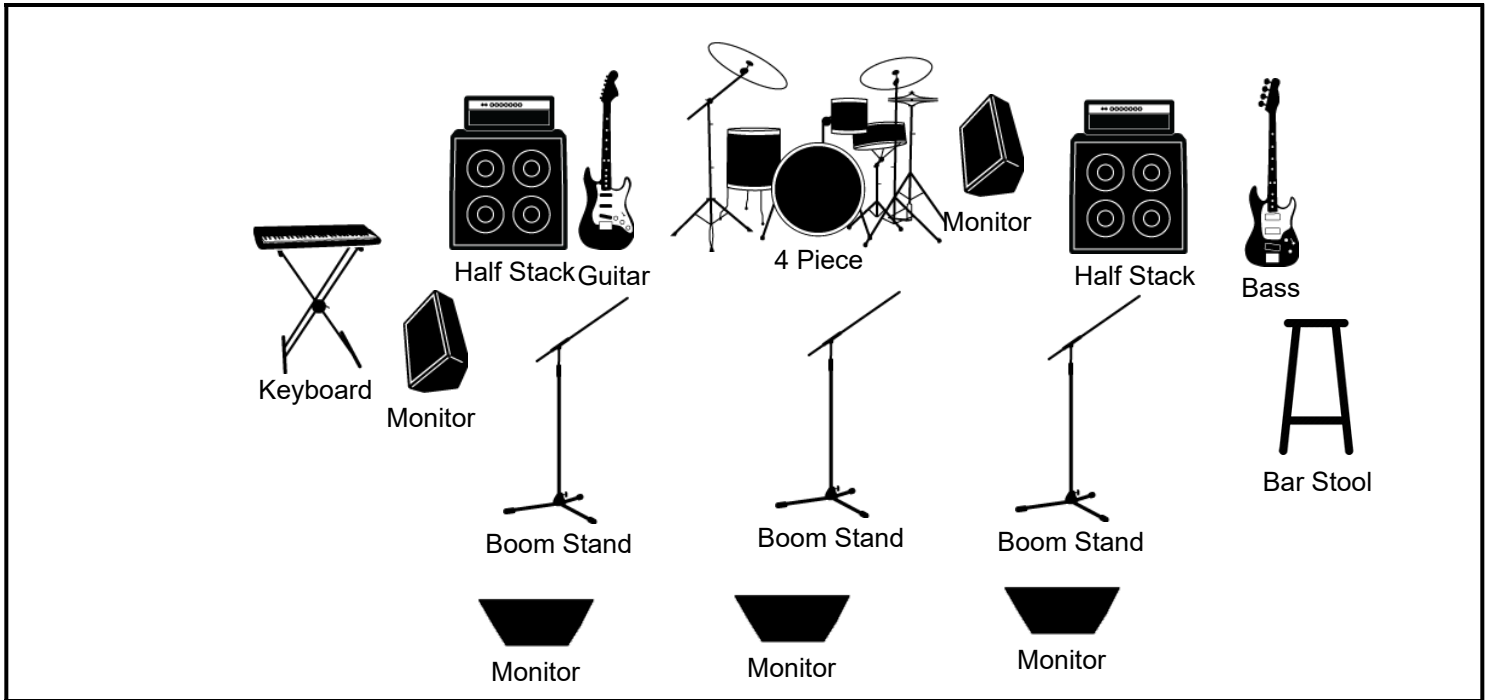

STAGE PLOT

BAND NAME : THE MUDDY YORK BLUES MACHINE

INPUT LIST

1	Vocal	9	Tom 1	17	
2	Voca	10	Tom 2	18	
3	Vocal	11	Overhead 1	19	
4	Keys	12	Overhead 2	20	
5	Guitar	13		21	
6	Bass	14		22	
7	Kick	15		23	
8	Snare	16		24	

NOTES

We will need power access for the keyboard and across the front of the stage for guitar and bass pedals. Keyboard will need two XLR (left and right) into the board from DI.